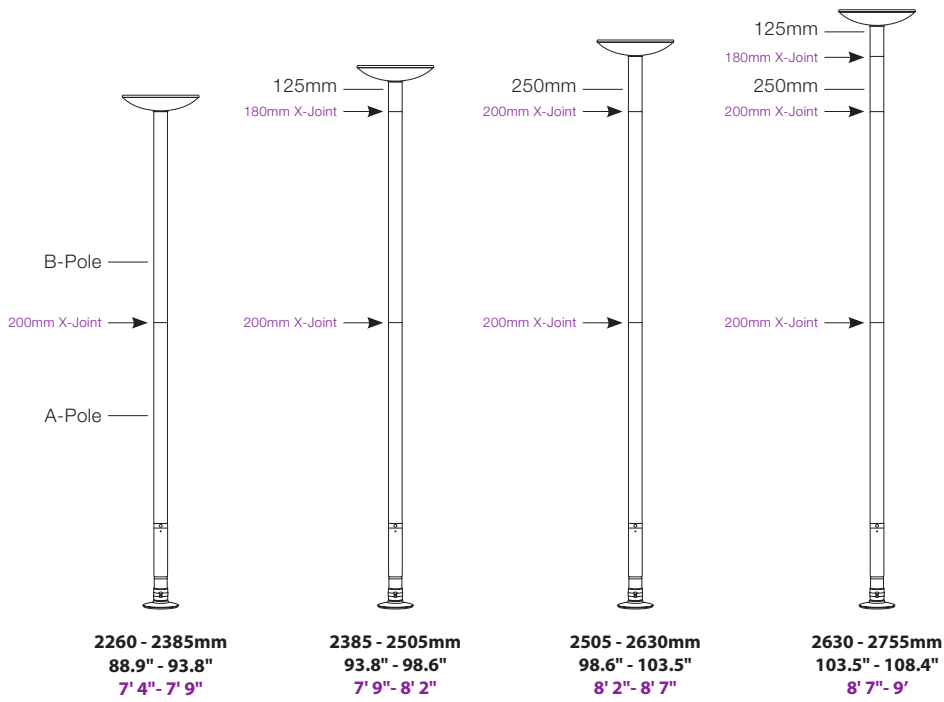

X-POLE®

LEADERS IN POLE & AERIAL FITNESS

STANDARD SET HEIGHTS

Standard set heights 2260 - 2755mm (88.9- 108.4")

Sizes achievable using the 125mm & 250mm extensions

HEIGHTS ACHIEVABLE WITH EXTENSIONS

Sizes achievable using the 125mm & 250mm extensions that are included with standard pole set