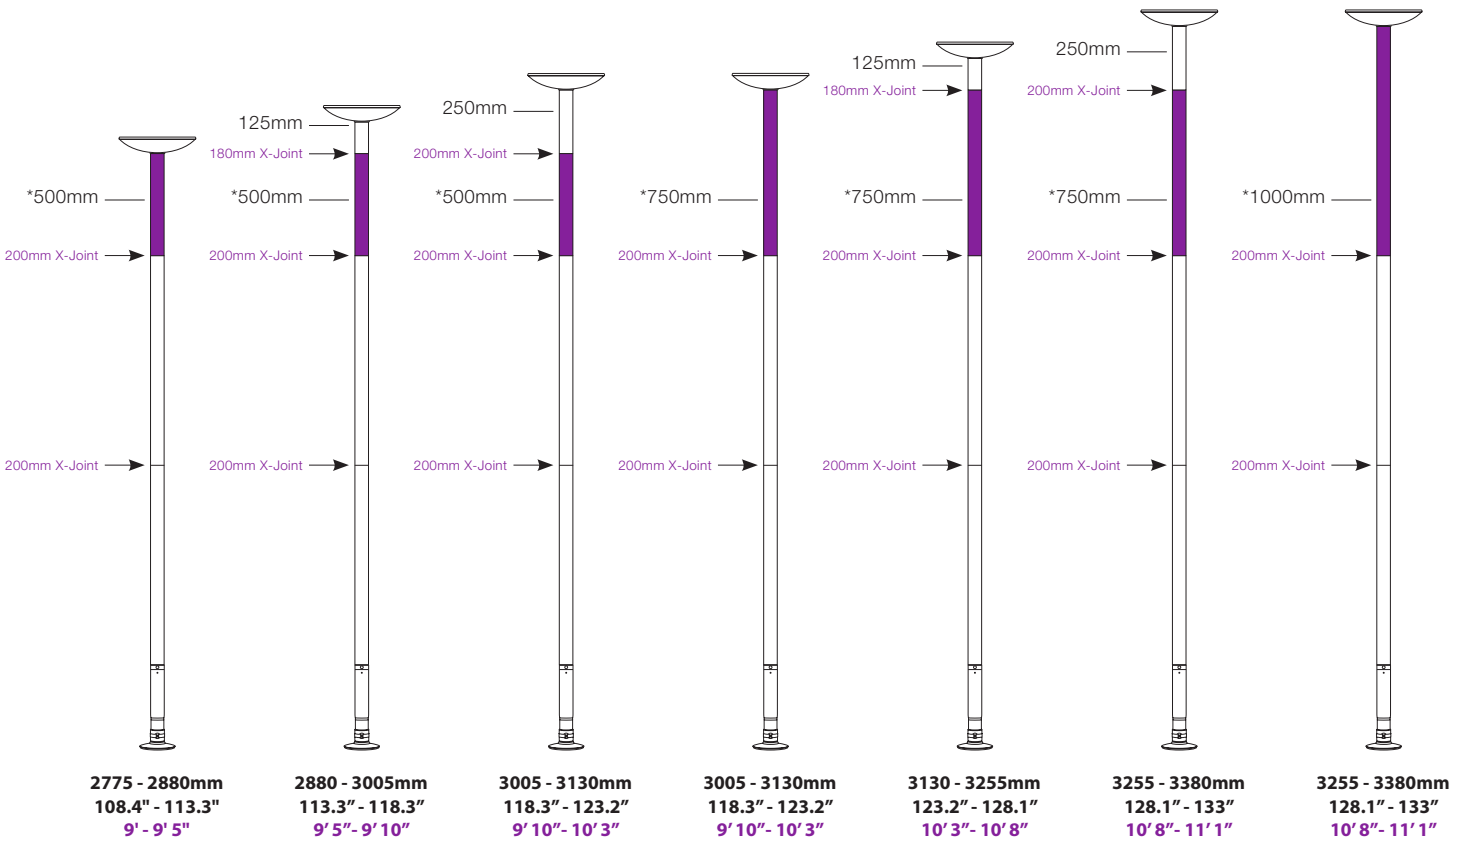

X-POLE®

LEADERS IN POLE & AERIAL FITNESS

STANDARD SET HEIGHTS

Standard set heights 2260 - 2755mm (88.9- 108.4")

Sizes achievable using the 125mm & 250mm extensions

HEIGHTS ACHIEVABLE WITH EXTENSIONS

Sizes achievable using the 125mm & 250mm extensions that are included with standard pole set